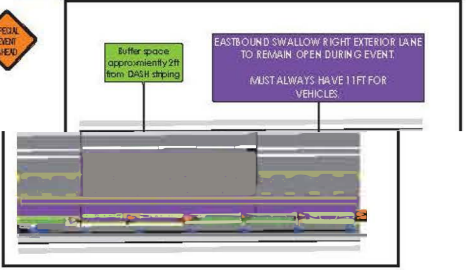

- Legend**
- 11ft Minimum
 - 5K Route with direction of travel
 - Certified Flogger
 - cone
 - Safety Zone
 - Vehicle barricade against intrusion

Competitive run traffic plan submission example*

N
Not Drawn to Scale

* Traffic control plans may vary based on the size and scope of the race